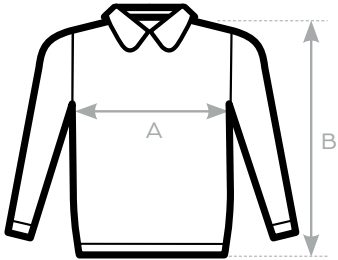

Size specs.

B2B Polosweater 70/30 B2B-PLSW	XS	S	M	L	XL	2XL	3XL	4XL	5XL	6XL	7XL
A HALF CHEST HALF CHEST FROM UNDERARM (2,5 cm)	49	52	56	60	64	67	70	73	76	79	81
B FRONT BODY LENGHT	69	71	73	75	77	79	81	83	86	89	92