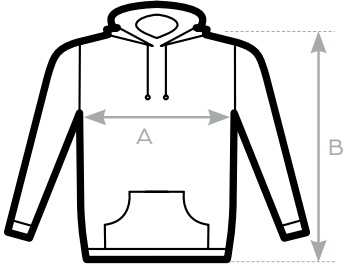

Size specs.

B2B Hooded band sweater B2B-HBSW	XS	S	M	L	XL	2XL	3XL	4XL	5XL	6XL	7XL
A HALF CHEST HALF CHEST FROM UNDERARM (2,5 cm)	49	52	56	60	64	67	70	73	76	79	81
B FRONT BODY LENGHT	69	71	73	75	77	79	81	83	86	89	92