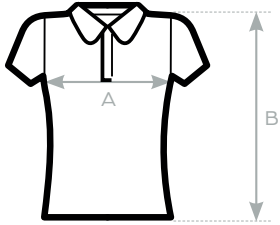

**Size specs.**

B2B Ladies Poloshirt 200 50/50 B2B-PS200L	XS	S	M	L	XL	2XL	3XL	4XL	5XL
A HALF CHEST HALF CHEST FROM UNDERARM (2,5 cm)	42	44	48	51	54	57	59	61	63
B LENGHT FROM HSP	63	66	69	71	73	74	75	76	77