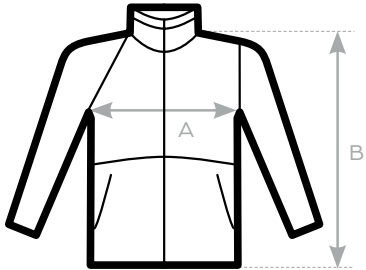

Size specs.

| B2B Softshell jacket Men B2B-SSM | XS | S | M | L | XL | 2XL | 3XL | 4XL | 5XL | 6XL | 7XL |
|---|----|----|----|----|----|-----|-----|-----|-----|-----|-----|
| A HALF CHEST HALF CHEST FROM UNDERARM (2,5 cm) | 49 | 52 | 55 | 58 | 61 | 64 | 67 | 70 | 73 | 76 | 79 |
| B FRONT BODY LENGHT | 67 | 69 | 71 | 73 | 76 | 76 | 77 | 78 | 79 | 80 | 81 |